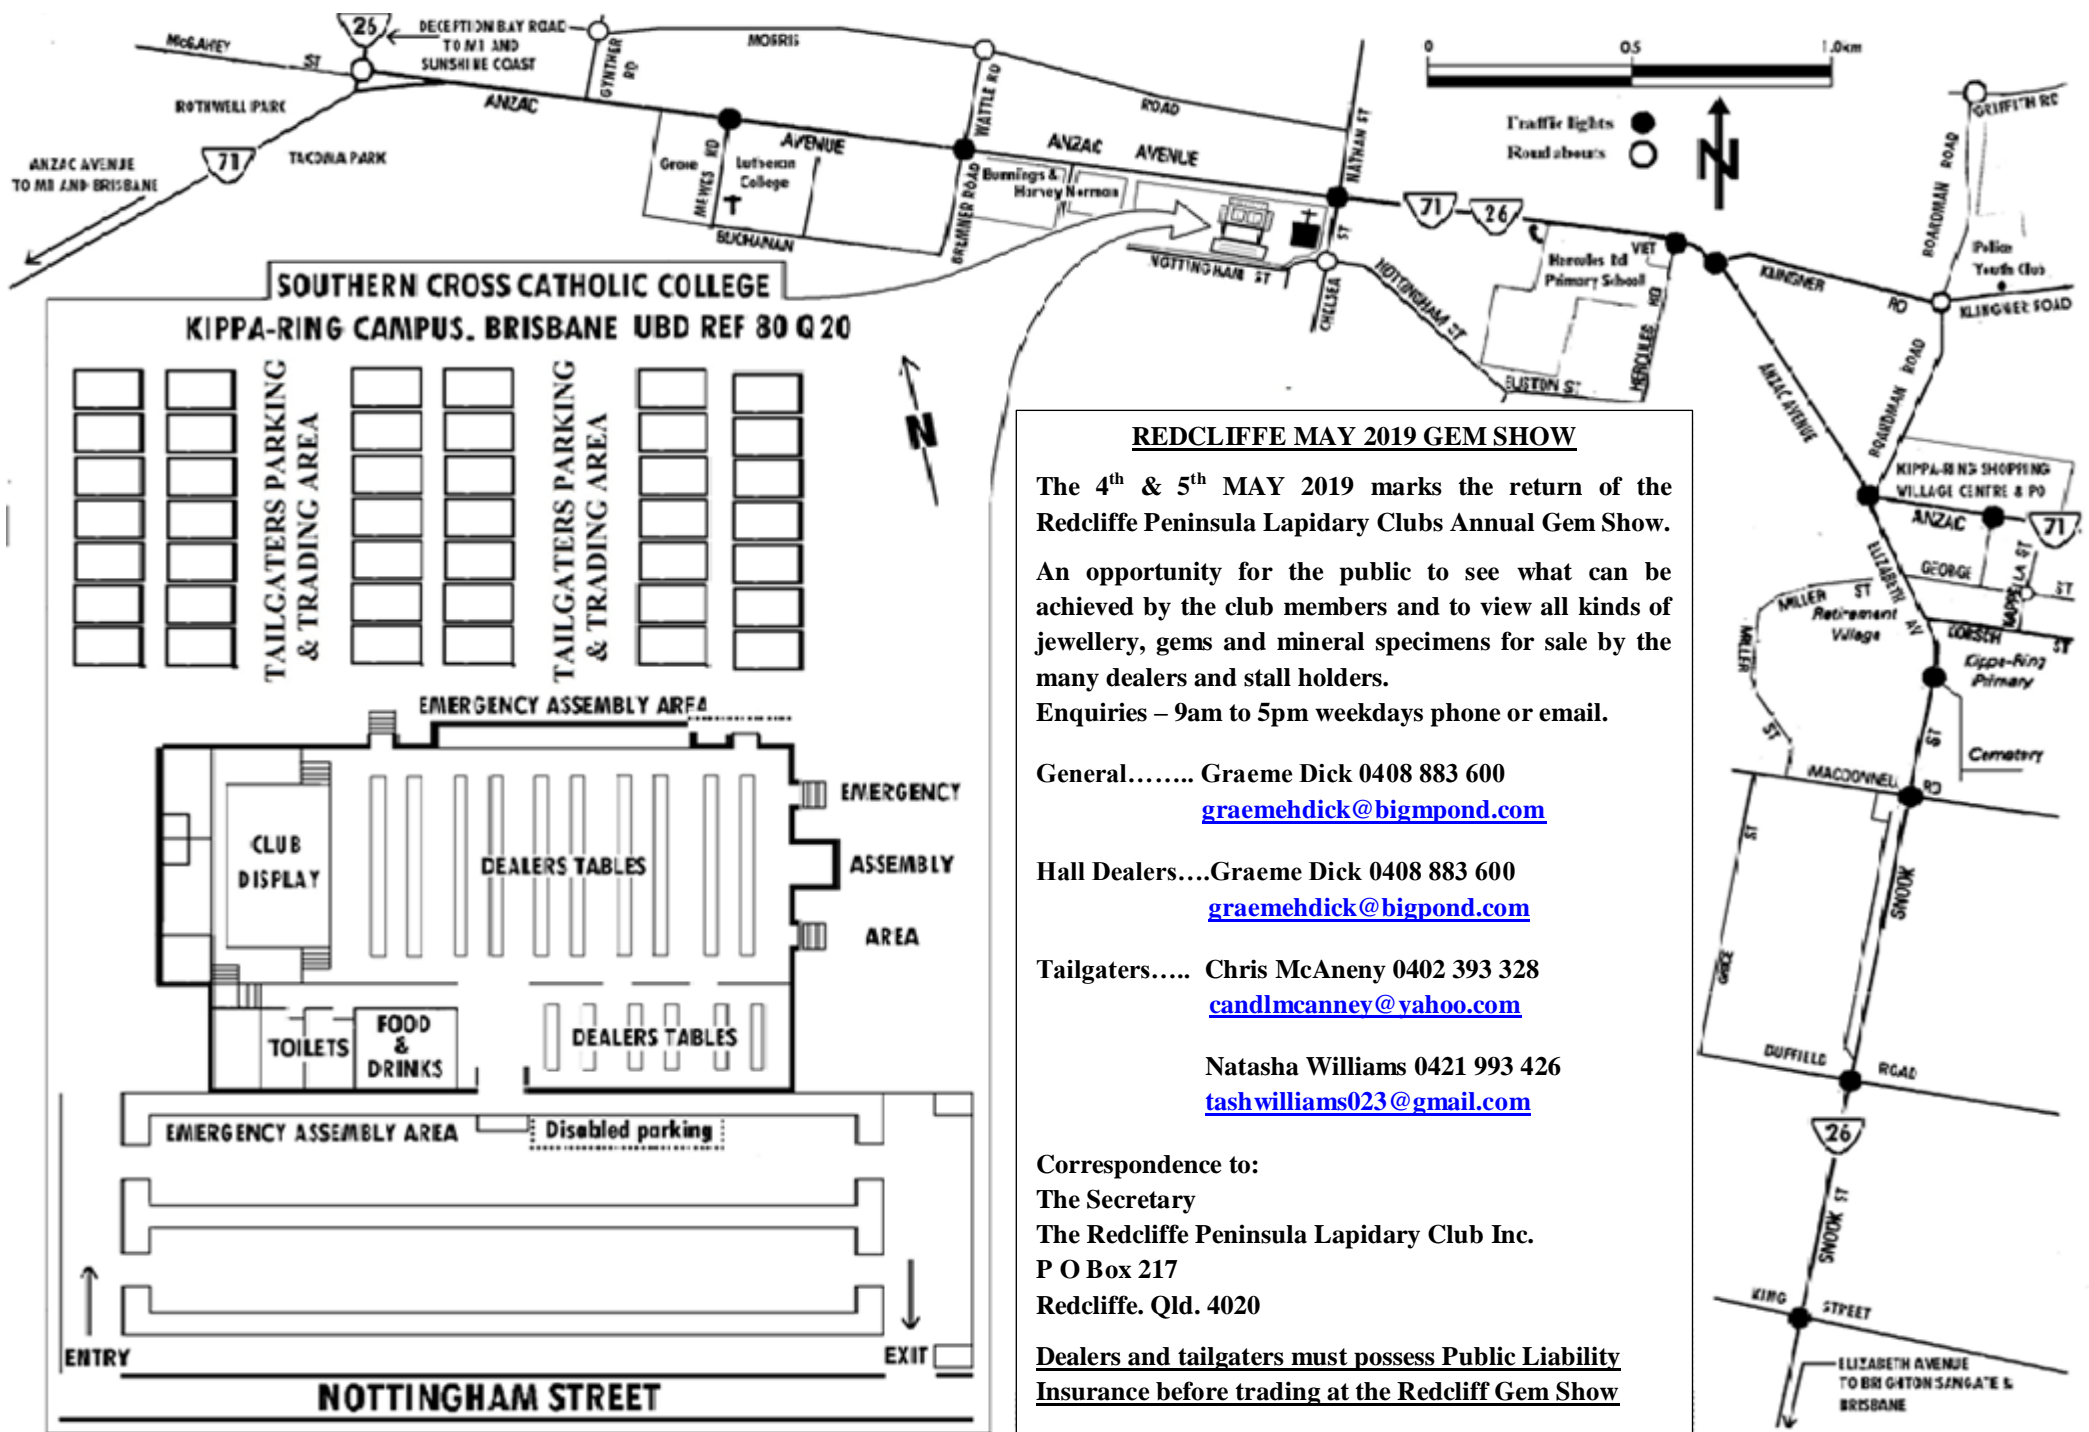

REDCLIFFE MAY 2019 GEM SHOW

The 4th & 5th MAY 2019 marks the return of the Redcliffe Peninsula Lapidary Clubs Annual Gem Show.

An opportunity for the public to see what can be achieved by the club members and to view all kinds of jewellery, gems and mineral specimens for sale by the many dealers and stall holders.

Enquiries – 9am to 5pm weekdays phone or email.

General..... Graeme Dick 0408 883 600
graemehdick@bigpond.com

Hall Dealers....Graeme Dick 0408 883 600
graemehdick@bigpond.com

Tailgaters..... Chris McAneny 0402 393 328
candlmcanney@yahoo.com

Natasha Williams 0421 993 426
tashwilliams023@gmail.com

Correspondence to:
The Secretary
The Redcliffe Peninsula Lapidary Club Inc.
P O Box 217
Redcliffe. Qld. 4020

Dealers and tailgaters must possess Public Liability Insurance before trading at the Redcliff Gem Show